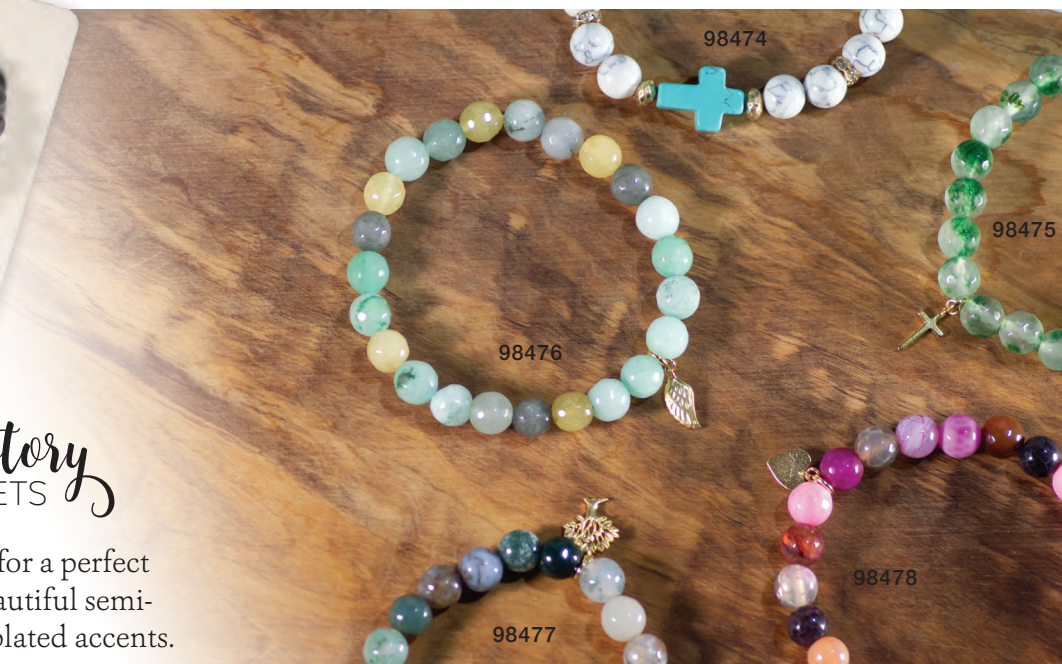

98470

98471

98472

98473

bangle
BRACELETS

Bangle Bracelets have an adjustable clasp for a perfect fit. Simple and classic designs make these perfect for stacking.

98466 - 12

98467 - 12

story BRACELETS

Story Bracelets are stretchable for a perfect fit every time. Each include beautiful semi-precious stones and 18K gold plated accents.

Bracelets 98475-98478 come on a high-quality display card with explanation of the stones and symbols used.