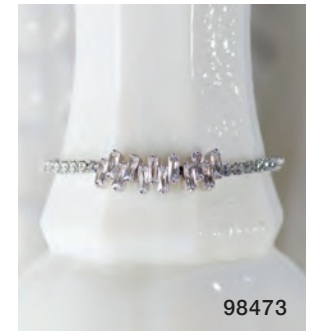

Eden Merry
JEWELRY COLLECTION

EMSL8
8 Piece Bracelet
Assortment

EM3 Display

EMSL8

98466

98467

98468

98469

98470

98471

98472

98473

bangle
BRACELETS

Bangle Bracelets have an adjustable clasp for a perfect fit. Simple and classic designs make these perfect for stacking.

98466 - 12

98467 - 12

story BRACELETS

Story Bracelets are stretchable for a perfect fit every time. Each include beautiful semi-precious stones and 18K gold plated accents.

Bracelets 98475-98478 come on a high-quality display card with explanation of the stones and symbols used.